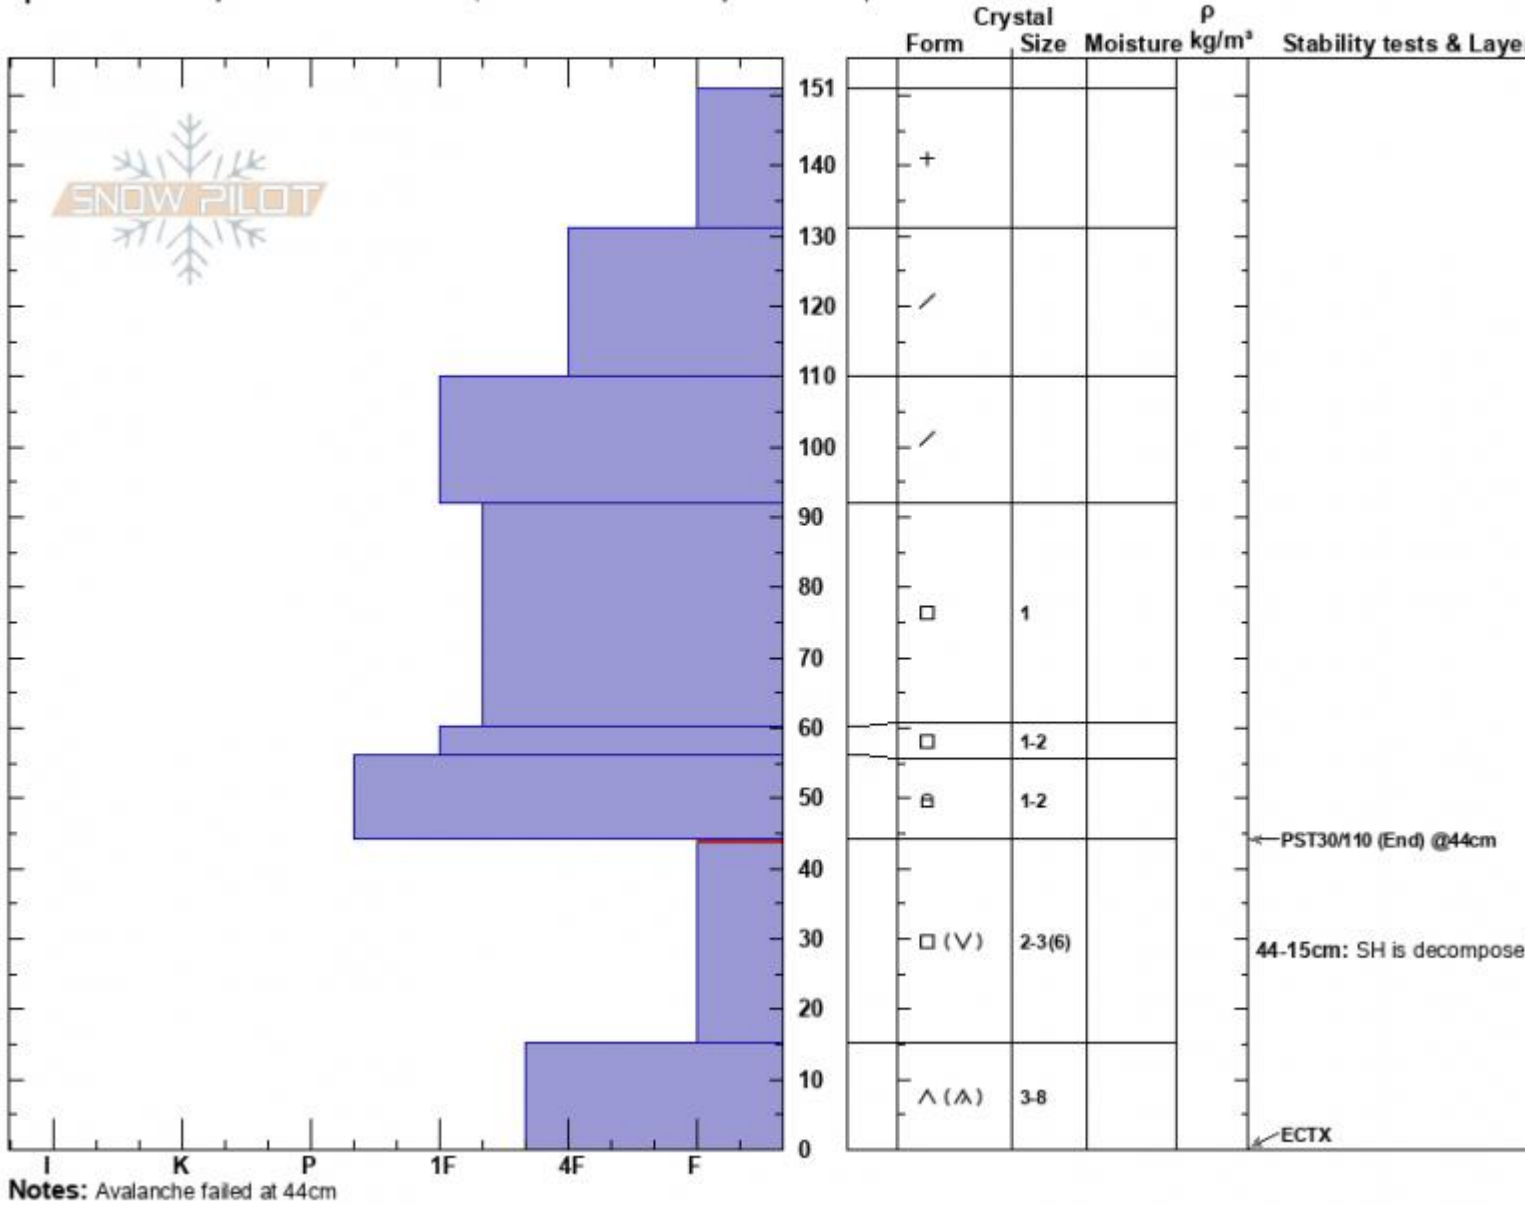

Bacon Rind Avalanche
 Madison Range-S
 MT
 Elevation: 8295 ft
 Aspect: 65°
 Specifics: Pit is adjacent to avalanche: crown; Recent avalanche activity on similar slopes

Dave Zinn
 03/04/2024 - 12:30pm
 Co-ord: 44.96901N, -111.09122W
 Slope Angle: 33°
 Wind Loading: no

Stability: Poor
 Air Temperature:
 Sky Cover: OVC
 Precipitation: S-1
 Wind: Light Breeze

HS:151 **Layer Notes:**
 44-15cm: SH is decomposed at t
 44-15cm: Problematic layer

Advisory Region
 Southern Madison
 Longitude
 -111.10W
 Latitude
 44.96N

Avalanche Details: [Two Avalanches Near Bacon Rind Uptrack](#)
 Southern Madison, 2024-03-06