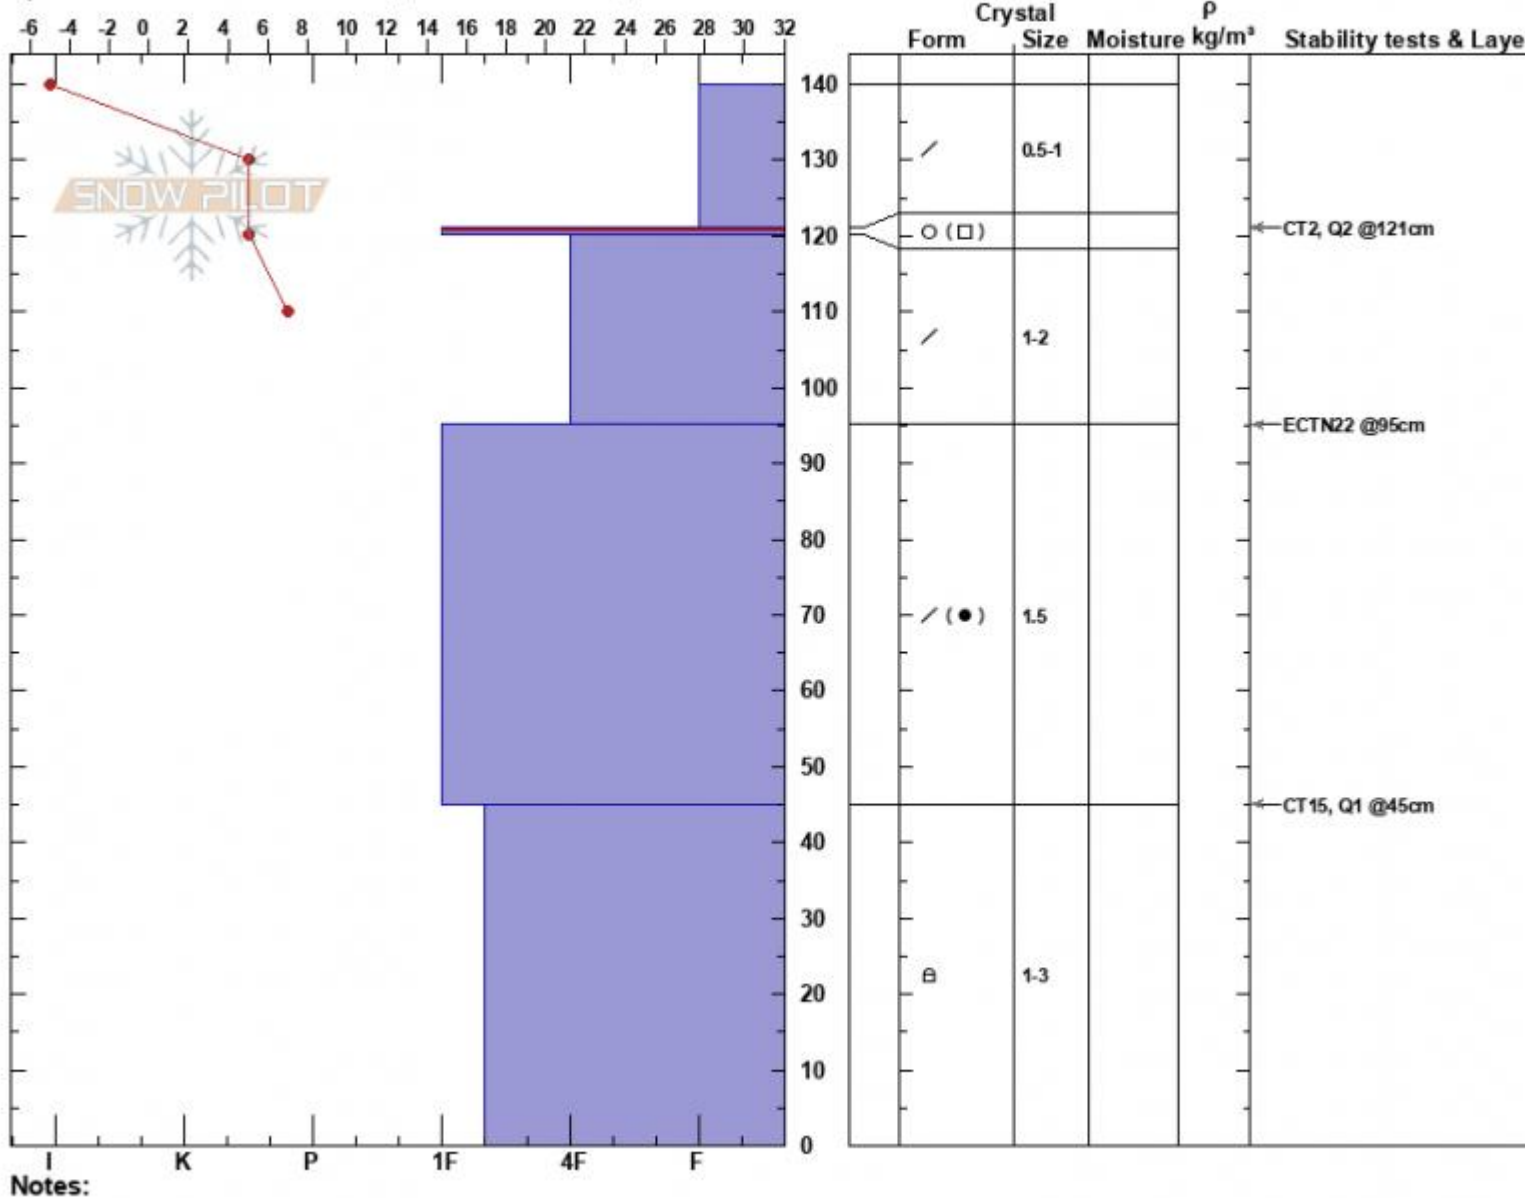

Pit Practice
 Gallatin Range-N
 MT
 Elevation: 6915 ft
 Aspect: E
 Specifics: Snowmobile tracks on slope; We snowmobiled slope

Isaac Freeland
 01/18/2025 - 4:05pm
 Co-ord: 45.49580N, -111.10465W
 Slope Angle: 27°
 Wind Loading: no

Stability: Very Good
 Air Temperature: -7°F
 Sky Cover: BKN
 Precipitation: NO
 Wind: Light Breeze

HS:140
 PF:90
 Layer Notes: 121-120cm:Problematic layer

Advisory Region
 Northern Gallatin
 Longitude
 -111.11W
 Latitude
 45.50N
 Northern Gallatin, 2025-01-18