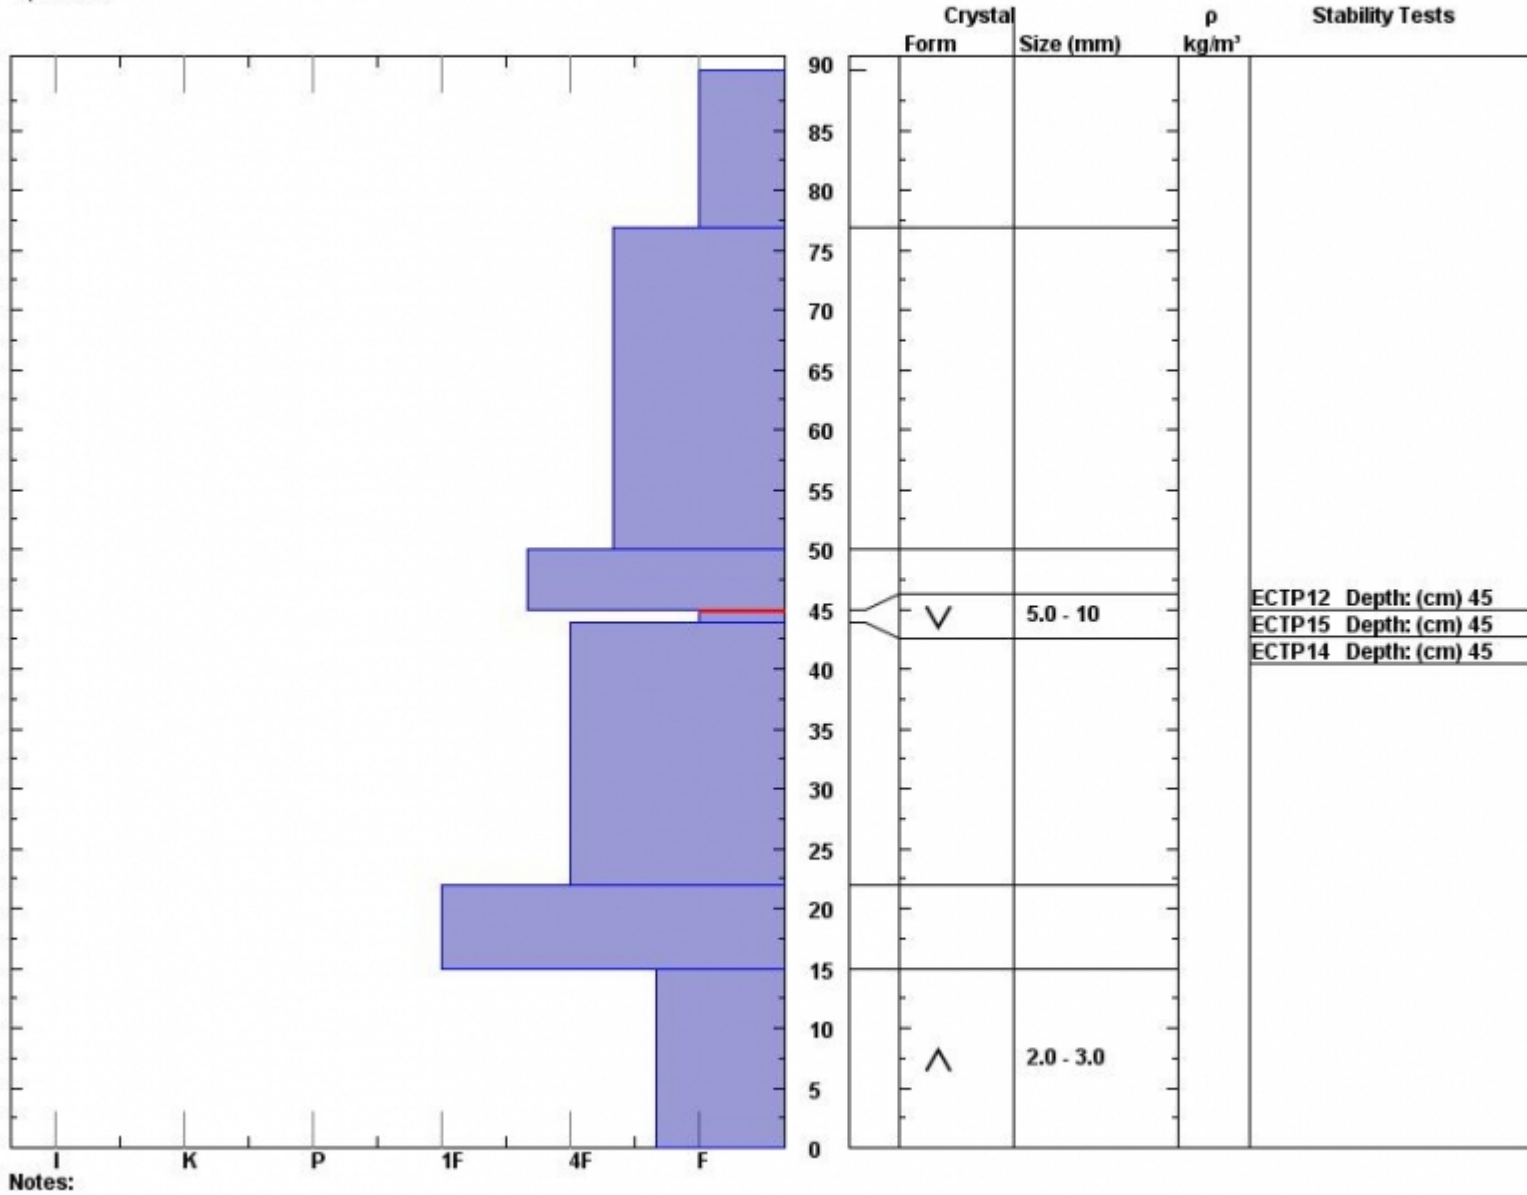

Snow Pit Profile  
**Bacon Rind Mdw**  
**S. Madison, MT**  
 Elevation (ft) **8900**  
 Aspect: **80**  
 Specifics:

Observer: **Doug Chabot**  
**Sun Dec 28 12:20:00 MST 2014**  
 Co-ord: **N W**  
 Slope: **25**  
 Wind loading: **no**

Stability on similar slopes: **Poor**  
 Air Temperature: **C**  
 Sky Cover: **sky 4/8 to 8/8 covered**  
 Precipitation: **None**  
 Wind: **Calm**

Stability Test Notes: Layer note  
**44-45: Pro**

Advisory Region  
 Southern Madison