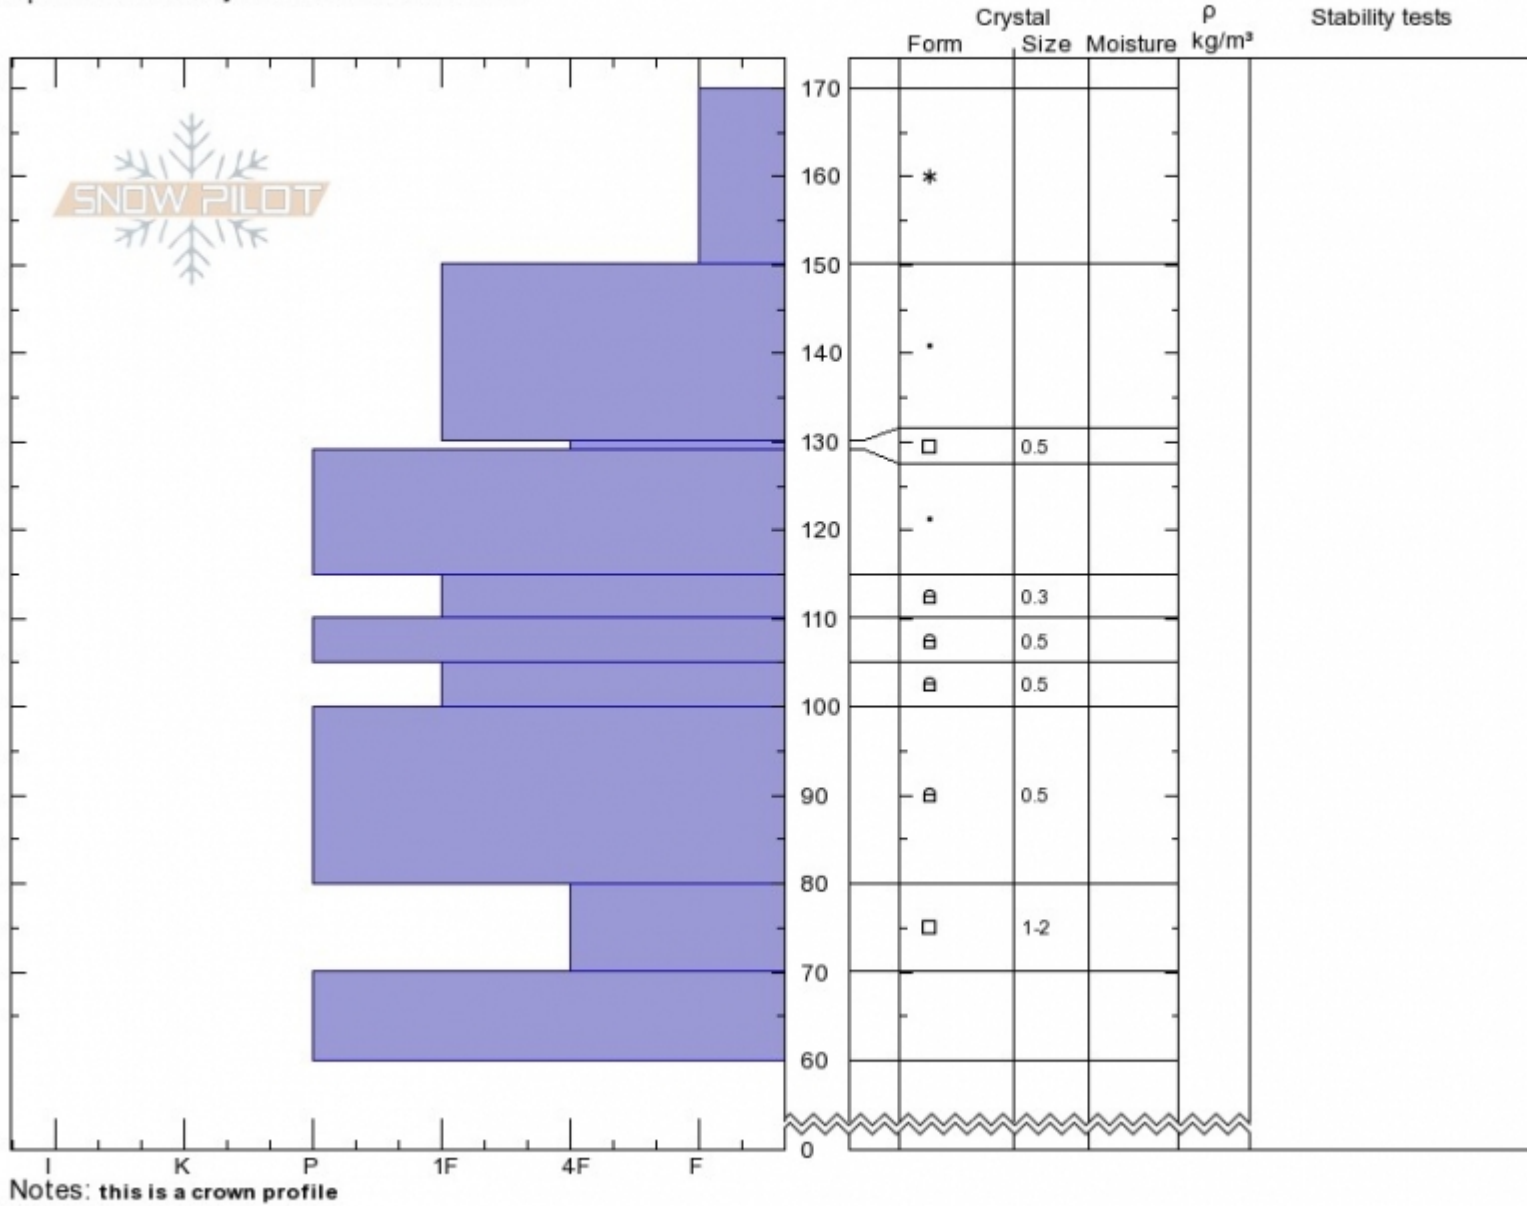

Forbidden Triangle
Tobacco Roots
MT
 Elevation: **9000 ft**
 Aspect: **105°**
 Specifics: **Pit is adjacent to avalanche: crown**

Spencer Jonas
Mon Jan 28 14:00 2019
 Co-ord: **45.54184N, -111.99816W**
 Slope Angle: **36°**
 Wind Loading:

Stability: **HS170**
 Air Temperature: **-15°C**
 Sky Cover: **CLR**
 Precipitation: **NO**
 Wind: **Calm**

Layer No
 150-170: r
 70-80: SII
 70-80: Pro

Advisory Region
 Out of Advisory Area
Avalanche Details: [Avalanche Fatality, Tobacco Roots](#)
 Out of Advisory Area, 2019-01-29